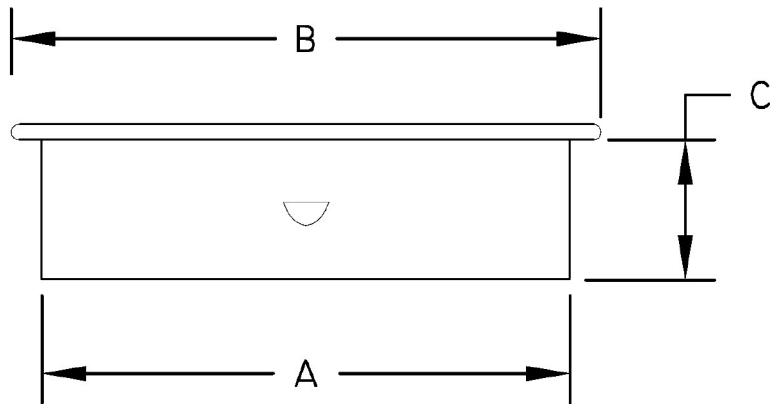

FACE

Phone: (916) 652.7424

3495 Swetzer Rd Suite 100  
Loomis Ca, 95650

SIDE

REAR

GMFG#	SIZE	A	B	C	NFVA
VER2M	2"	1.970"	2-3/8"	9/16"	2 sq in
VER3M	3"	2.980"	3-13/32"	5/8"	5 sq in

**VER2M—VULCAN EAVE ROUND 2" MESH**  
**VER3M—VULCAN EAVE ROUND 3" MESH**