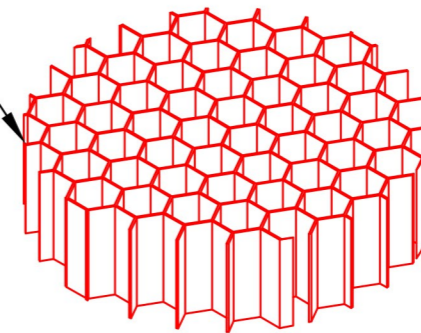

ROUND VENT

STAINLESS STEEL MESH

HONEYCOMB MATRIX W/
INTUMESCENT COATING

GMFG#	SIZE	A	B	C	NVFA
VER2	2"	1.98"	2.39"	.5"	1 SQ IN
VER3	3"	2.98"	3.42"	.625"	2 SQ IN

Phone: (916) 652.7424

3495 Swetzer Rd Suite 100
Loomis Ca, 95650

ROUND EAVE PLUG