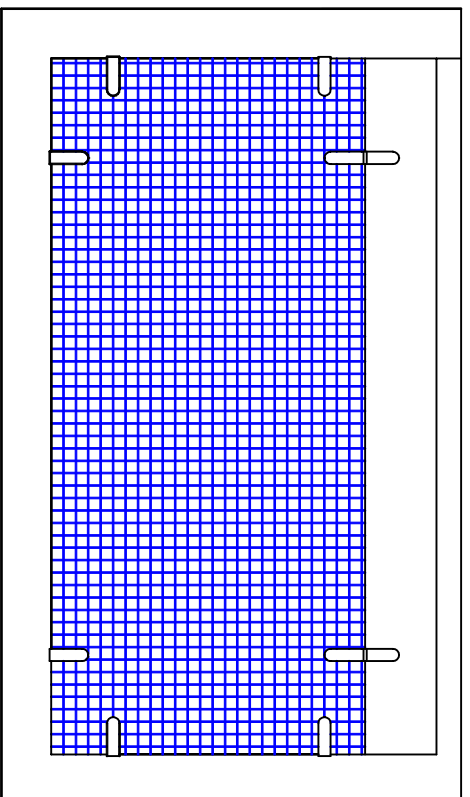

Front Elevation

Side Elevation

End Elevation

Galvanized Mesh

Honeycomb Matrix w/  
Intrumescent Paint

### Gable Vent

GMPG#	SIZE	PART
VG148FF	14" x 8"	Gable
VG1412FF	14" x 12"	Gable
VG1418FF	14" x 18"	Gable
VG1424FF	14" x 24"	Gable

Rear Elevation

**UNTER MFG**

Exclusive Producers of:  
**Vulcan Vent**®

**Fire Safe Vents**