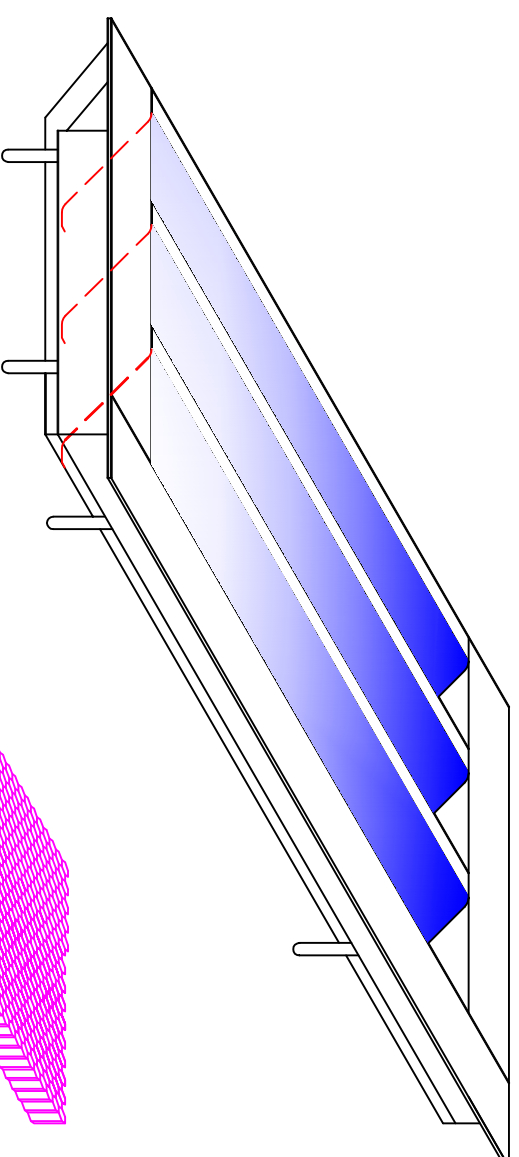

Front Elevation

Side Elevation

End Elevation

Galvanized Mesh

Honeycomb Matrix w/
Intrumescent Paint

Gable Vent

| GMPG# | SIZE | PART |
|----------|-----------|-------|
| VG148FF | 14" x 8" | Gable |
| VG1412FF | 14" x 12" | Gable |
| VG1418FF | 14" x 18" | Gable |
| VG1424FF | 14" x 24" | Gable |