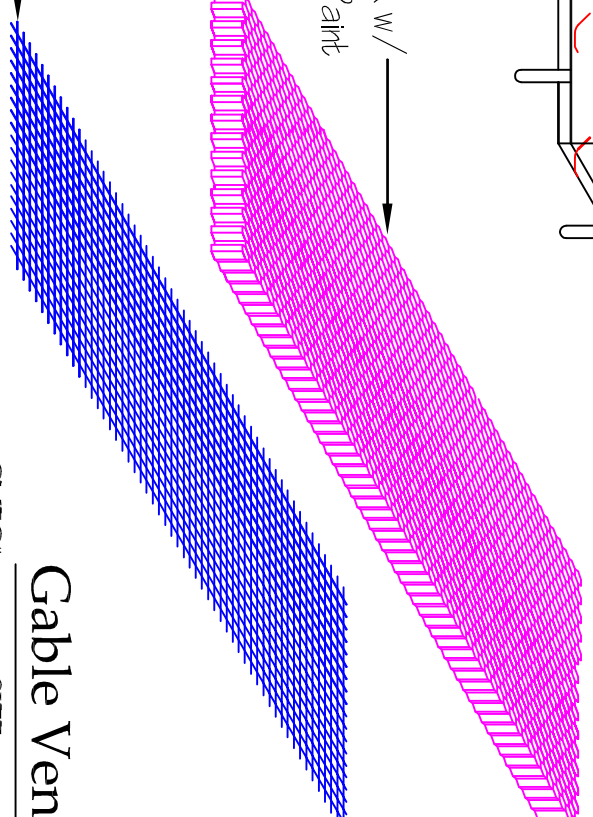

Front Elevation

Side Elevation

End Elevation

Galvanized Mesh

Honeycomb Matrix w/
Intrumescent Paint

Gable Vent

| GMPG# | SIZE | PART |
|----------|-----------|-------|
| VG148FF | 14" x 8" | Gable |
| VG1412FF | 14" x 12" | Gable |
| VG1418FF | 14" x 18" | Gable |
| VG1424FF | 14" x 24" | Gable |