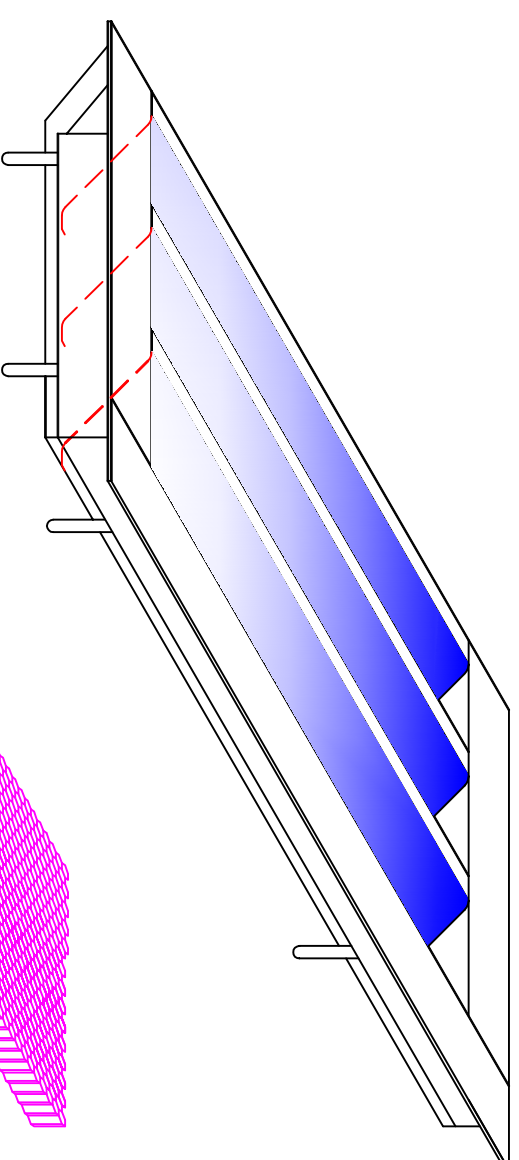

Front Elevation

Side Elevation

End Elevation

Galvanized Mesh

Honeycomb Matrix w/  
Intrumescent Paint

### Gable Vent

GMPG#	SIZE	PART
VG148FF	14" x 8"	Gable
VG1412FF	14" x 12"	Gable
VG1418FF	14" x 18"	Gable
VG1424FF	14" x 24"	Gable

Rear Elevation

**UNTER MFG**

Exclusive Producers of:  
**Vulcan Vent**®

**Fire Safe Vents**