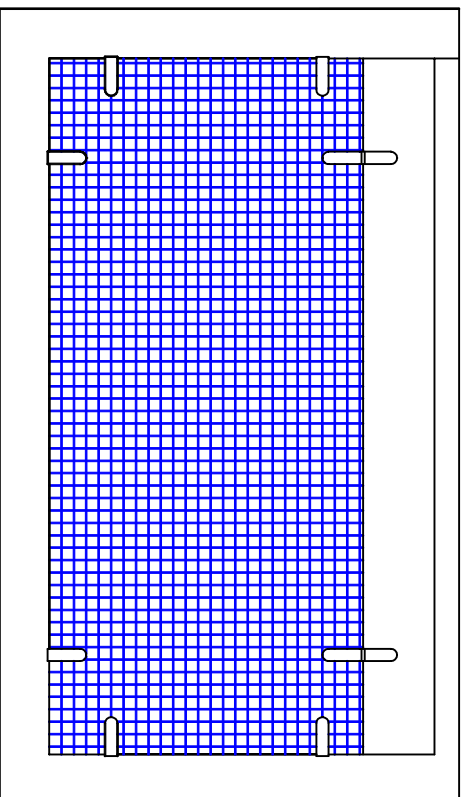

Front Elevation

Side Elevation

End Elevation

Galvanized Mesh

Honeycomb Matrix w/
Intrumescent Paint

Gable Vent

| GMPG# | SIZE | PART |
|----------|-----------|-------|
| VG148FF | 14" x 8" | Gable |
| VG1412FF | 14" x 12" | Gable |
| VG1418FF | 14" x 18" | Gable |
| VG1424FF | 14" x 24" | Gable |