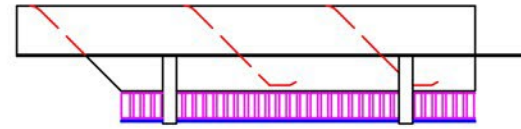

Front Elevation

Side Elevation

Rear Elevation

End Elevation

Honeycomb Matrix w/  
Intumescent Paint

Galvanized Mesh

### Gable Vent

GMFG#	SIZE	PART
VG148S	14" x 8"	Gable
VG1412S	14" x 12"	Gable
VG1418S	14" x 18"	Gable
VG1424S	14" x 24"	Gable

**Gunter**  
Manufacturing

Phone: (916) 652.7424

3495 Swetzer Rd Suite 100  
Loomis Ca, 95650