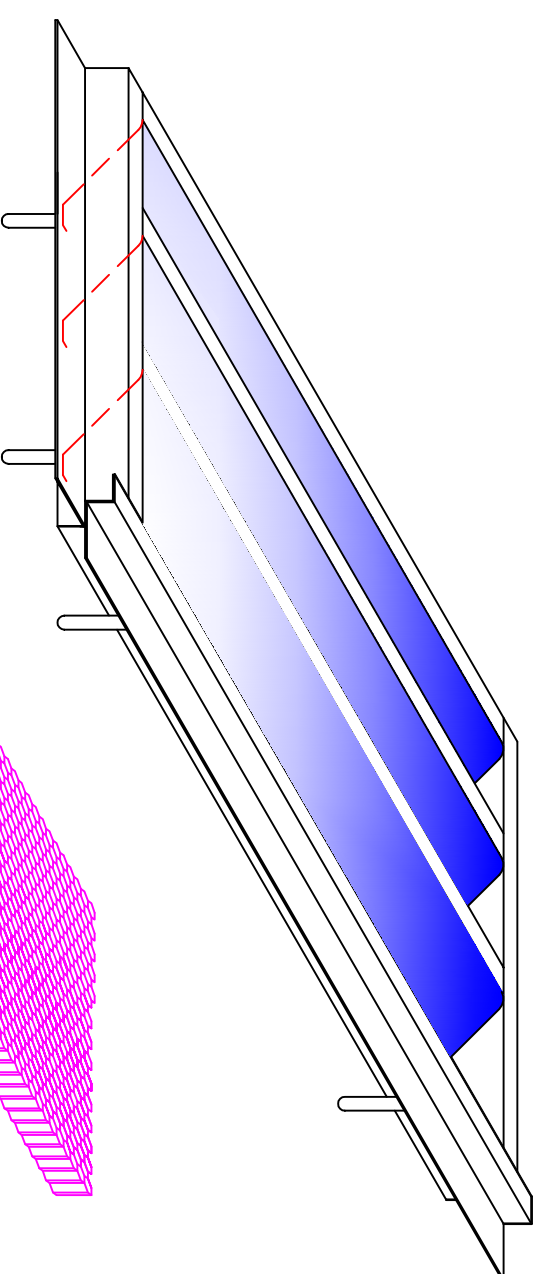

Front Elevation

Side Elevation

End Elevation

Rear Elevation

Honeycomb Matrix w/
Intumescent Paint

Galvanized Mesh

Gable Vent

| GMFG# | SIZE | PART |
|---------|-----------|-------|
| VG1485 | 14" x 8" | Gable |
| VG1412S | 14" x 12" | Gable |
| VG1418S | 14" x 18" | Gable |
| VG1424S | 14" x 24" | Gable |