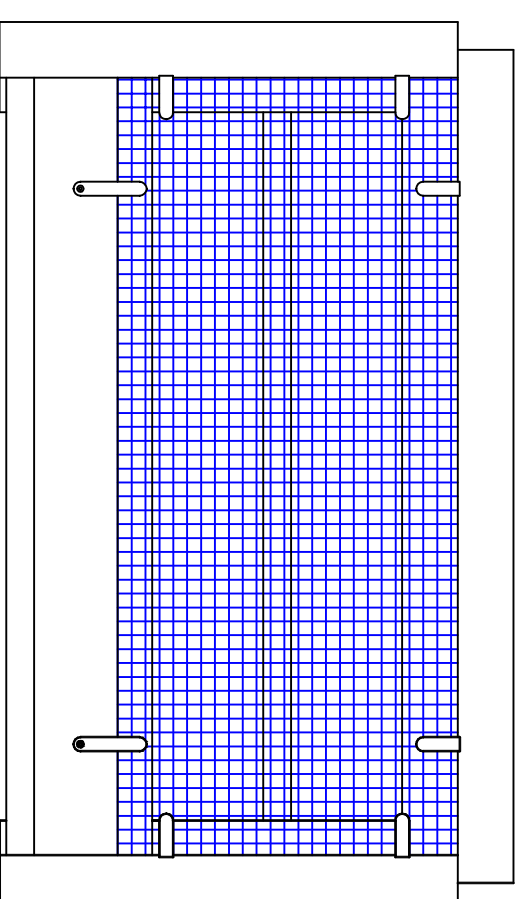

Front Elevation

Side Elevation

End Elevation

Rear Elevation

Honeycomb Matrix w/
Intumescent Paint

Galvanized Mesh

Gable Vent

GMFG#	SIZE	PART
VG1485	14" x 8"	Gable
VG1412S	14" x 12"	Gable
VG1418S	14" x 18"	Gable
VG1424S	14" x 24"	Gable