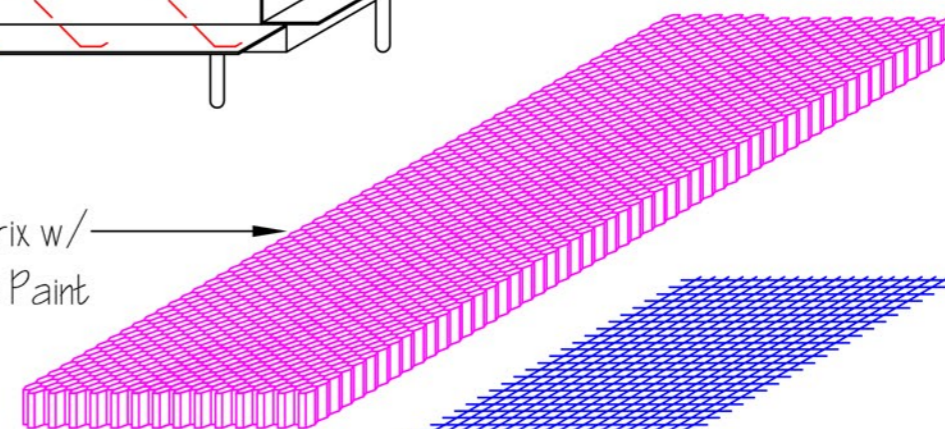

Front Elevation

Side Elevation

Rear Elevation

End Elevation

Honeycomb Matrix w/
Intumescent Paint

Galvanized Mesh

Gable Vent

| GMFG# | SIZE | PART |
|---------|-----------|-------|
| VG148S | 14" x 8" | Gable |
| VG1412S | 14" x 12" | Gable |
| VG1418S | 14" x 18" | Gable |
| VG1424S | 14" x 24" | Gable |