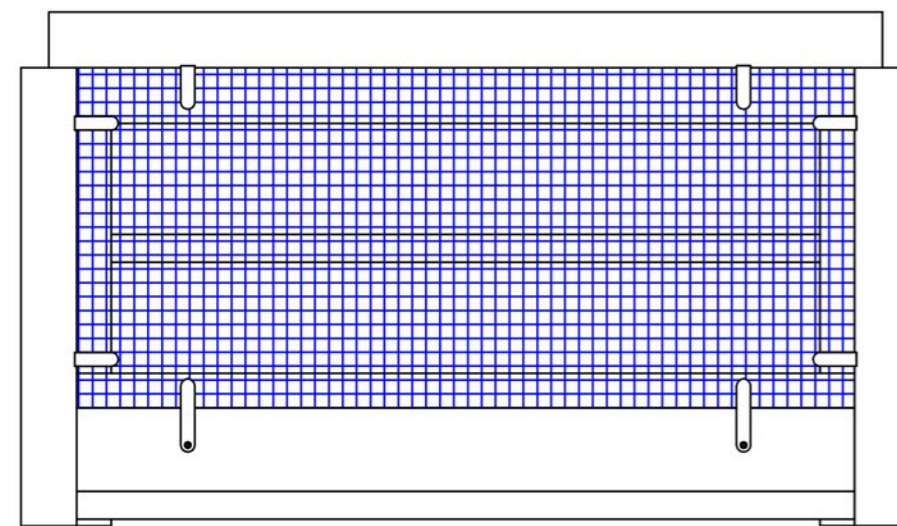

Front Elevation

Side Elevation

Rear Elevation

End Elevation

Honeycomb Matrix w/
Intumescent Paint

Galvanized Mesh

Gable Vent

| GMFG# | SIZE | PART |
|---------|-----------|-------|
| VG148S | 14" x 8" | Gable |
| VG1412S | 14" x 12" | Gable |
| VG1418S | 14" x 18" | Gable |
| VG1424S | 14" x 24" | Gable |