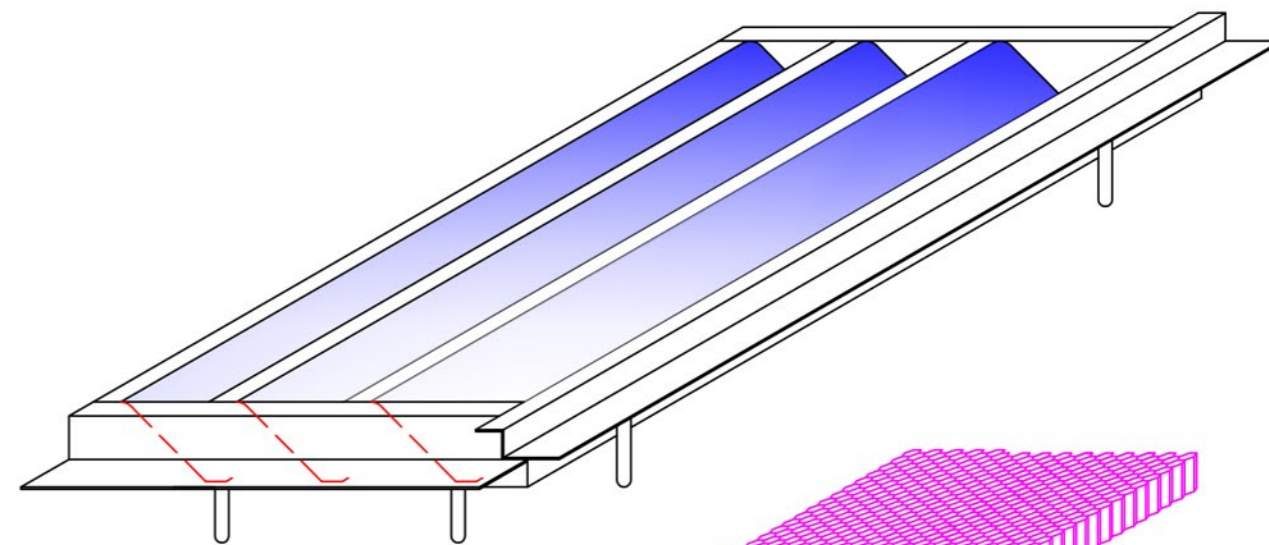

Front Elevation

Side Elevation

Rear Elevation

End Elevation

Honeycomb Matrix w/
Intumescent Paint

Galvanized Mesh

Gable Vent

| GMFG# | SIZE | PART |
|---------|-----------|-------|
| VG148S | 14" x 8" | Gable |
| VG1412S | 14" x 12" | Gable |
| VG1418S | 14" x 18" | Gable |
| VG1424S | 14" x 24" | Gable |