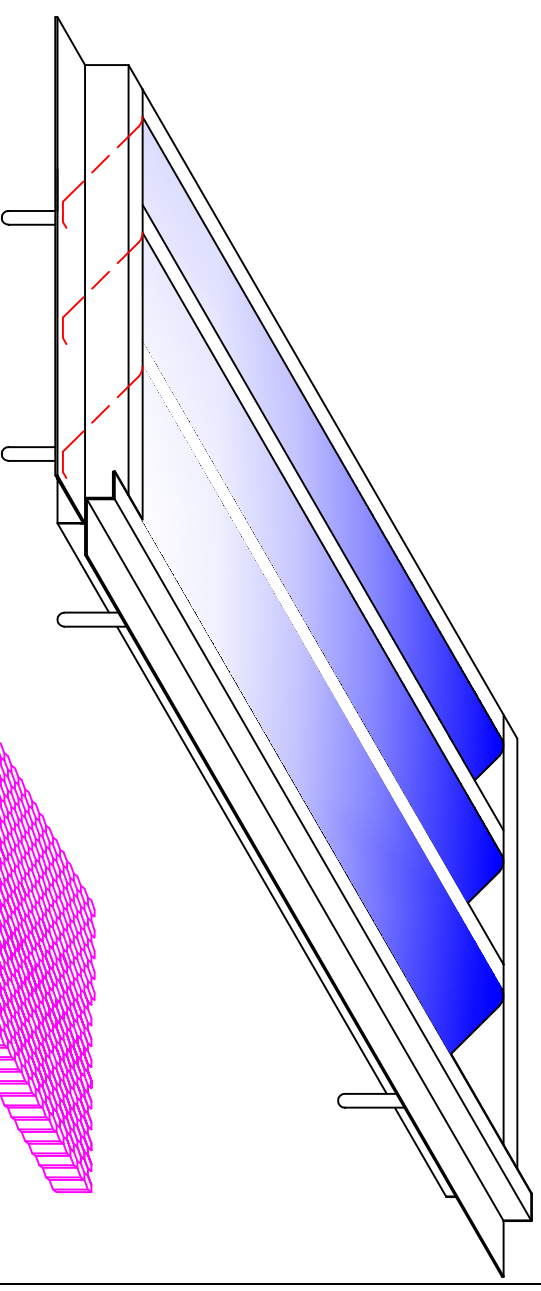

Front Elevation

Side Elevation

End Elevation

Rear Elevation

Honeycomb Matrix w/
Intumescent Paint

Galvanized Mesh

Gable Vent

GMFG#	SIZE	PART
VG1485	14" x 8"	Gable
VG1412S	14" x 12"	Gable
VG1418S	14" x 18"	Gable
VG1424S	14" x 24"	Gable