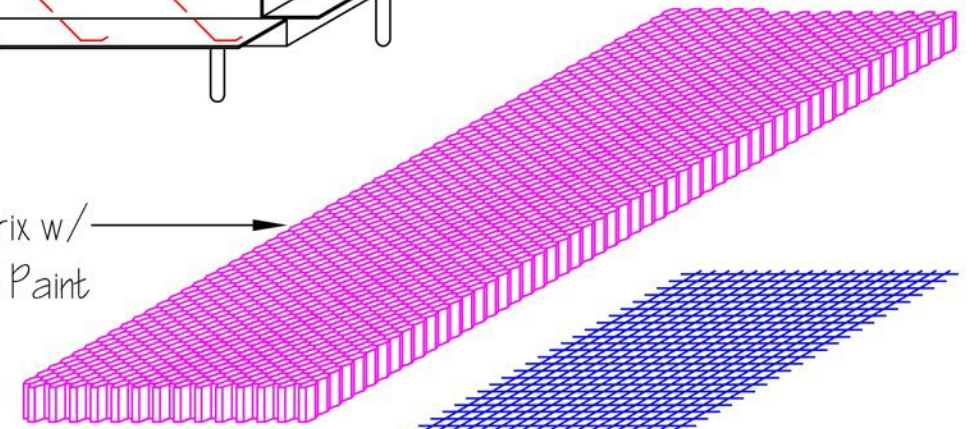

Front Elevation

Side Elevation

Rear Elevation

End Elevation

Honeycomb Matrix w/  
Intumescent Paint

Galvanized Mesh

### Gable Vent

GMFG#	SIZE	PART
VG148S	14" x 8"	Gable
VG1412S	14" x 12"	Gable
VG1418S	14" x 18"	Gable
VG1424S	14" x 24"	Gable

**Gunter**  
Manufacturing

Phone: (916) 652.7424

3495 Swetzer Rd Suite 100  
Loomis Ca, 95650