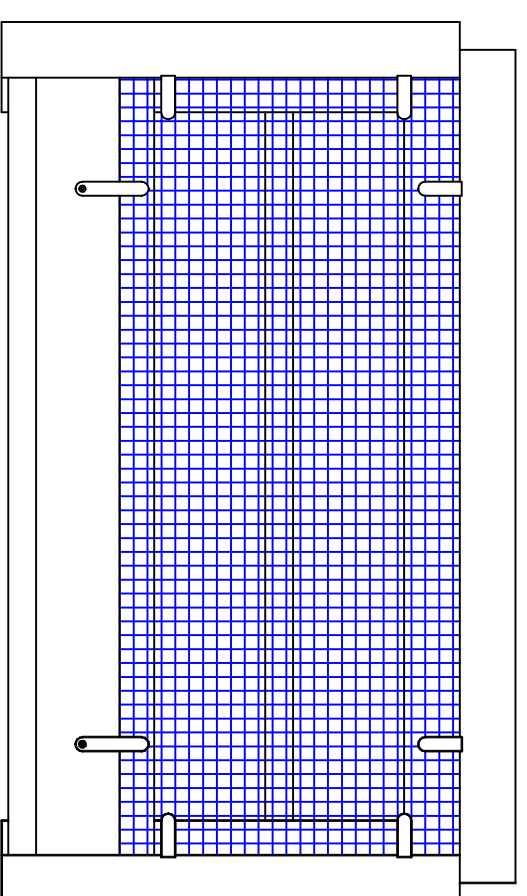

Front Elevation

Side Elevation

End Elevation

Rear Elevation

Honeycomb Matrix w/
Intumescent Paint

Galvanized Mesh

Gable Vent

| GMFG# | SIZE | PART |
|---------|-----------|-------|
| VG1485 | 14" x 8" | Gable |
| VG1412S | 14" x 12" | Gable |
| VG1418S | 14" x 18" | Gable |
| VG1424S | 14" x 24" | Gable |