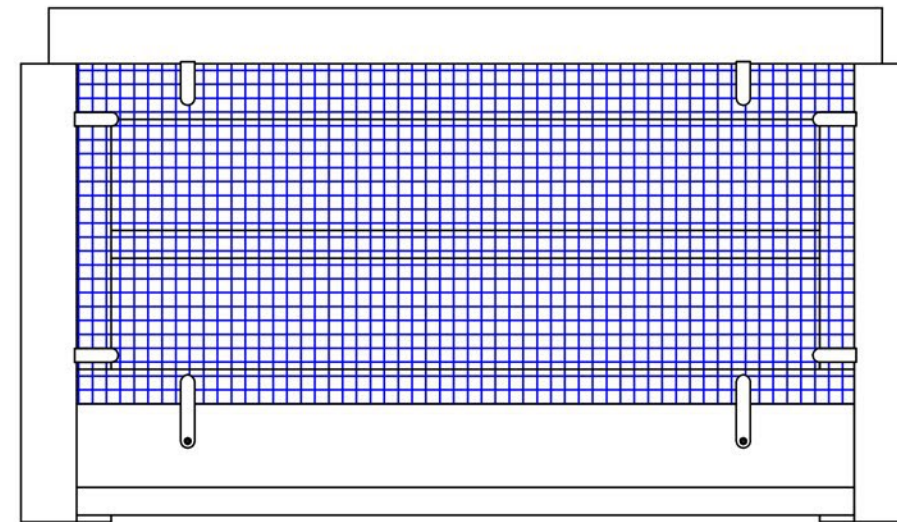

Front Elevation

Side Elevation

Rear Elevation

End Elevation

Honeycomb Matrix w/  
Intumescent Paint

Galvanized Mesh

### Gable Vent

GMFG#	SIZE	PART
VG148S	14" x 8"	Gable
VG1412S	14" x 12"	Gable
VG1418S	14" x 18"	Gable
VG1424S	14" x 24"	Gable

**Gunter**  
Manufacturing

Phone: (916) 652.7424

3495 Swetzer Rd Suite 100  
Loomis Ca, 95650