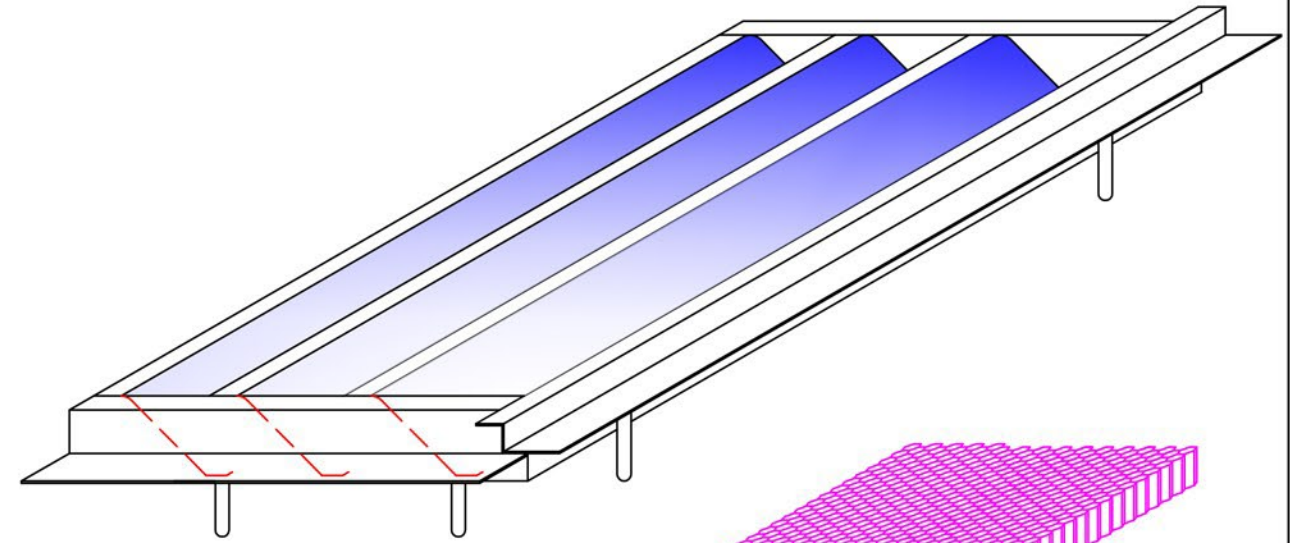

Front Elevation

Side Elevation

Rear Elevation

End Elevation

Honeycomb Matrix w/  
Intumescent Paint

Galvanized Mesh

### Gable Vent

GMFG#	SIZE	PART
VG148S	14" x 8"	Gable
VG1412S	14" x 12"	Gable
VG1418S	14" x 18"	Gable
VG1424S	14" x 24"	Gable

**Gunter**  
Manufacturing

Phone: (916) 652.7424

3495 Swetzer Rd Suite 100  
Loomis Ca, 95650

Stucco Gable Vent