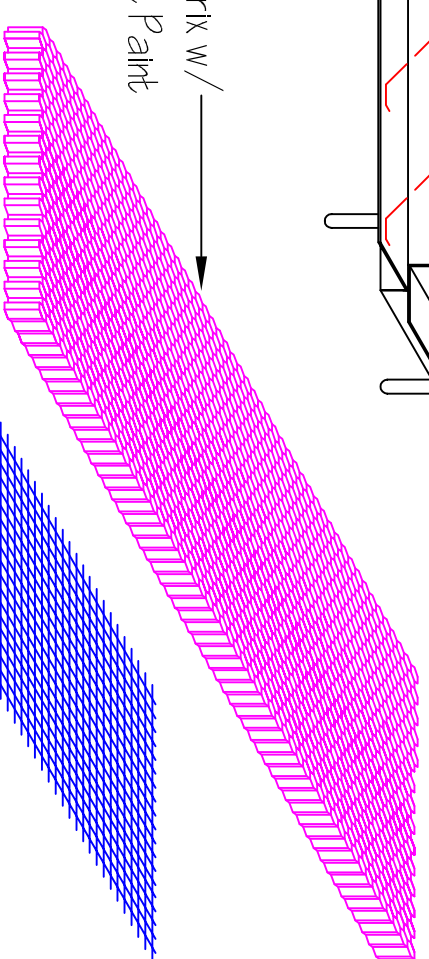

Front Elevation

Side Elevation

End Elevation

Rear Elevation

Honeycomb Matrix w/
Intumescent Paint

Galvanized Mesh

Gable Vent

| GMFG# | SIZE | PART |
|---------|-----------|-------|
| VG1485 | 14" x 8" | Gable |
| VG1412S | 14" x 12" | Gable |
| VG1418S | 14" x 18" | Gable |
| VG1424S | 14" x 24" | Gable |