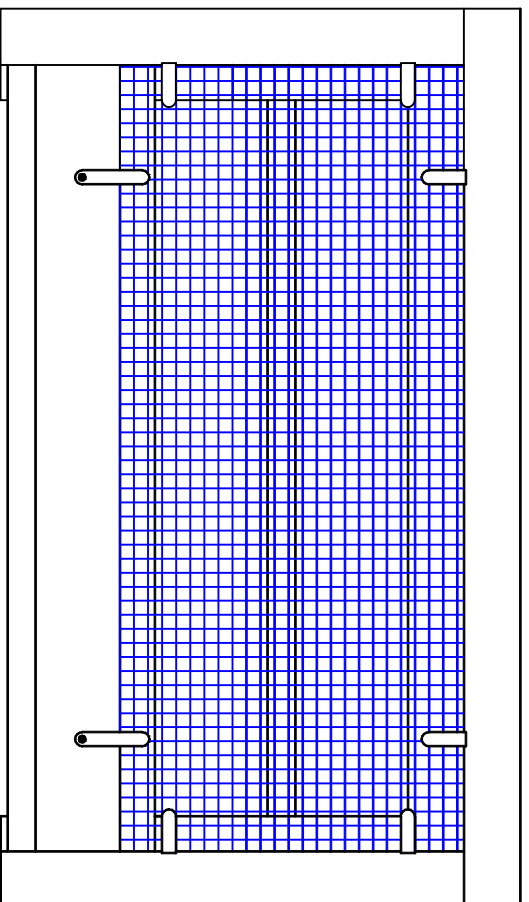

Front Elevation

Side Elevation

Rear Elevation

End Elevation

Gable Vent

GMEG#	SIZE	PART
VG148FB	14" x 8"	Gable
VG1412FB	14" x 12"	Gable
VG1418FB	14" x 18"	Gable
VG1424FB	14" x 24"	Gable

Stucco w/ Foam Gable Vent