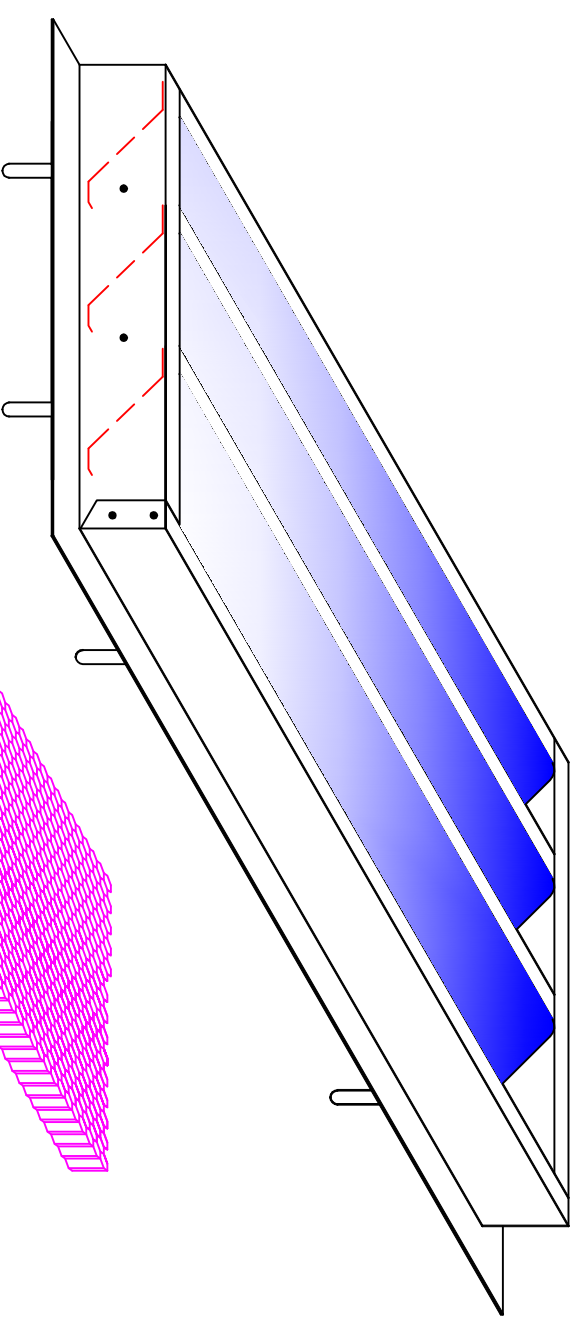

Front Elevation

Side Elevation

Rear Elevation

End Elevation

Gable Vent

GMEG#	SIZE	PART
VG148FB	14" x 8"	Gable
VG1412FB	14" x 12"	Gable
VG1418FB	14" x 18"	Gable
VG1424FB	14" x 24"	Gable

Stucco w/ Foam Gable Vent