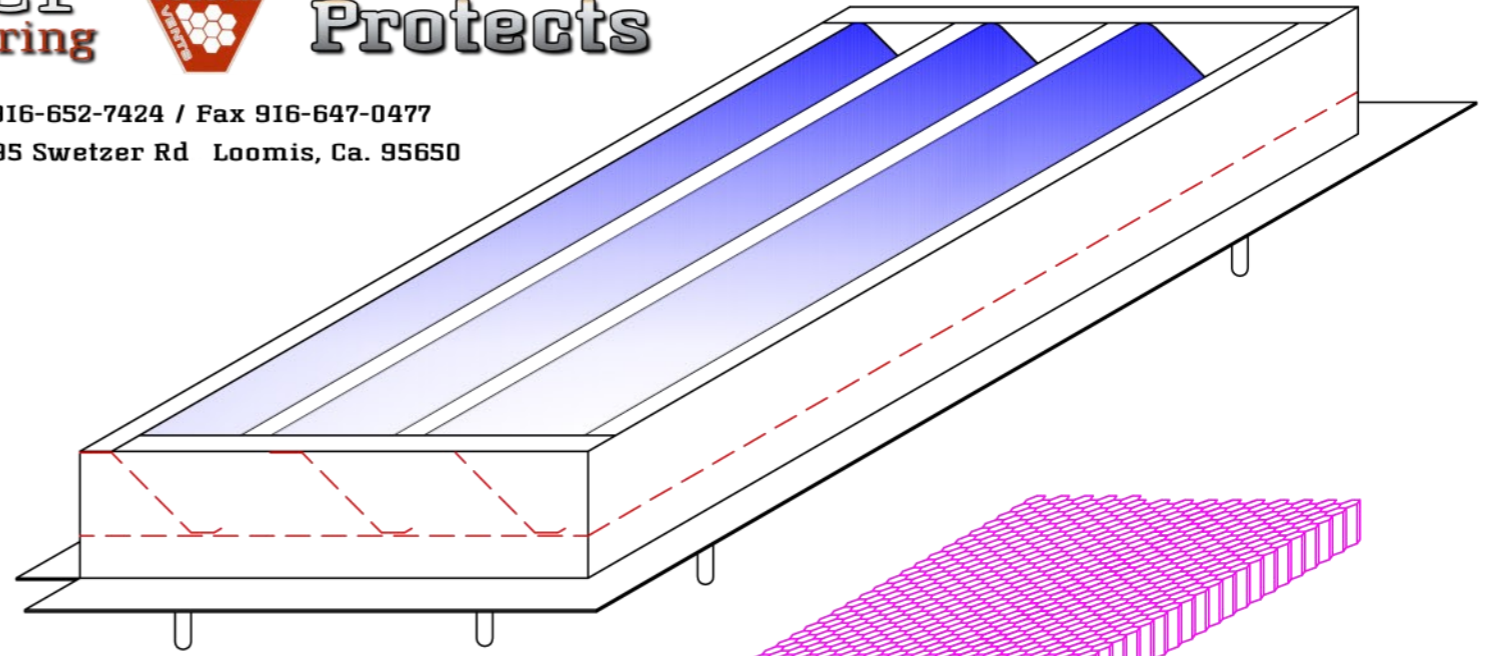

**Gunter
Manufacturing**

**The Vent That
Protects**

916-652-7424 / Fax 916-647-0477
3495 Swetzer Rd Loomis, Ca. 95650

Front Elevation

Side Elevation

Rear Elevation

End Elevation

Honeycomb Matrix w/
Intumescent Paint

Galvanized Mesh

Gable Vent

| <u>GMFG#</u> | <u>SIZE</u> | <u>PART</u> |
|--------------|-------------|-------------|
| VG148R | 14" x 8" | Gable |
| VG1412R | 14" x 12" | Gable |
| VG1418R | 14" x 18" | Gable |
| VG1424R | 14" x 24" | Gable |

Retro-Fit Gable Vent