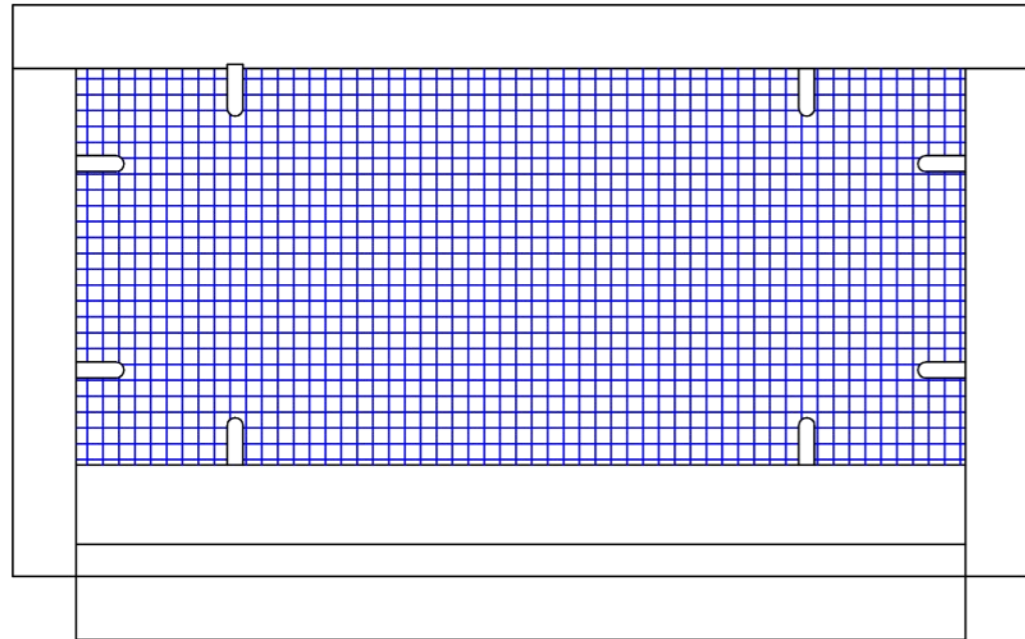

**Gunter
Manufacturing**

**The Vent That
Protects**

916-652-7424 / Fax 916-647-0477
3495 Swetzer Rd Loomis, Ca. 95650

Front Elevation

Side Elevation

Rear Elevation

End Elevation

Honeycomb Matrix w/
Intumescent Paint

Galvanized Mesh

Gable Vent

| <u>GMFG#</u> | <u>SIZE</u> | <u>PART</u> |
|--------------|-------------|-------------|
| VG148R | 14" x 8" | Gable |
| VG1412R | 14" x 12" | Gable |
| VG1418R | 14" x 18" | Gable |
| VG1424R | 14" x 24" | Gable |