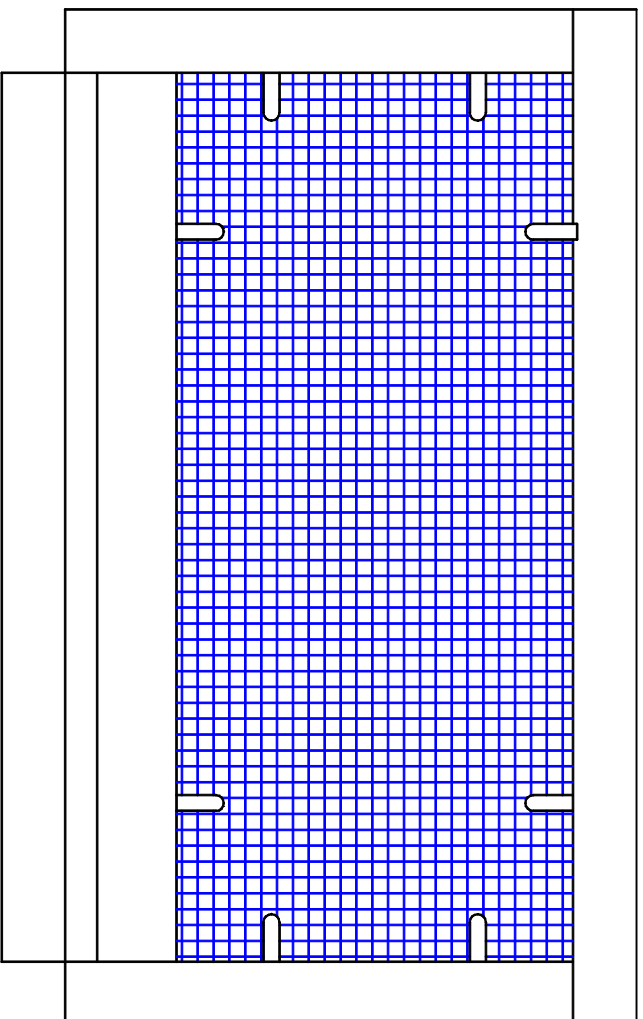

Front Elevation

Side Elevation

Rear Elevation

End Elevation

Honeycomb Matrix w/  
 Intumescent Paint  
 Galvanized Mesh

**Gable Vent**

GMEG#	SIZE	PART
VG148R	14" x 8"	Gable
VG1412R	14" x 12"	Gable
VG1418R	14" x 18"	Gable
VG1424R	14" x 24"	Gable