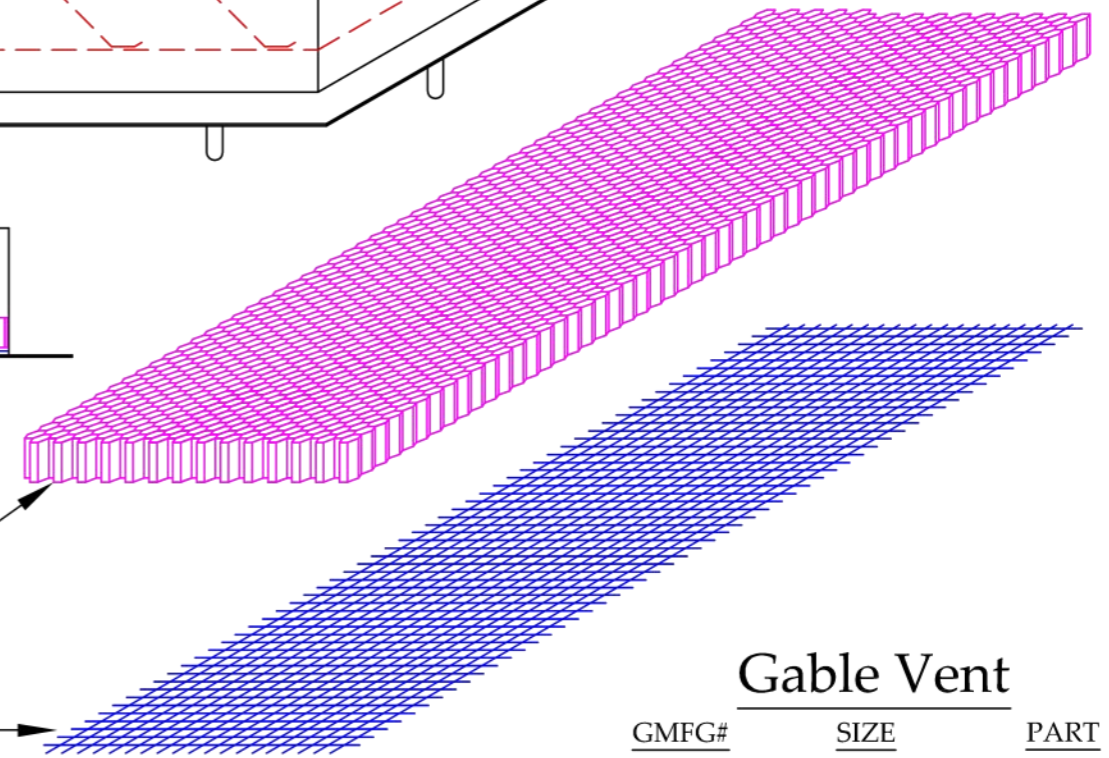

**Gunter
Manufacturing**

**The Vent That
Protects**

916-652-7424 / Fax 916-647-0477
3495 Swetzer Rd Loomis, Ca. 95650

Front Elevation

Side Elevation

Rear Elevation

End Elevation

Honeycomb Matrix w/
Intumescent Paint

Galvanized Mesh

Gable Vent

| <u>GMFG#</u> | <u>SIZE</u> | <u>PART</u> |
|--------------|-------------|-------------|
| VG148R | 14" x 8" | Gable |
| VG1412R | 14" x 12" | Gable |
| VG1418R | 14" x 18" | Gable |
| VG1424R | 14" x 24" | Gable |