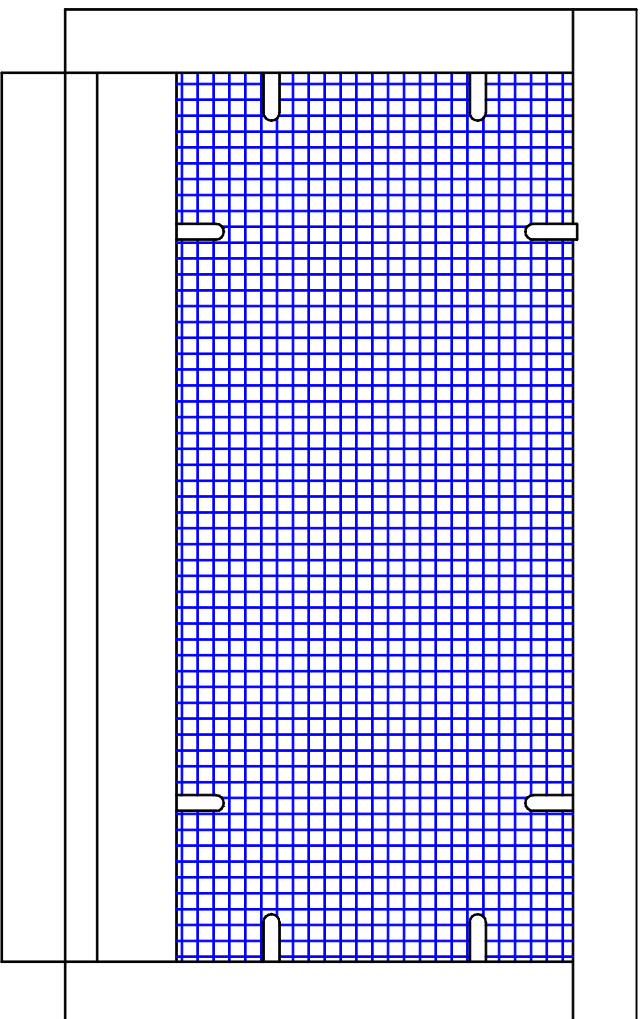

Front Elevation

Side Elevation

Rear Elevation

End Elevation

Honeycomb Matrix w/  
 Intumescent Paint  
 Galvanized Mesh

**Gable Vent**

GMFG#	SIZE	PART
VG148R	14" x 8"	Gable
VG1412R	14" x 12"	Gable
VG1418R	14" x 18"	Gable
VG1424R	14" x 24"	Gable