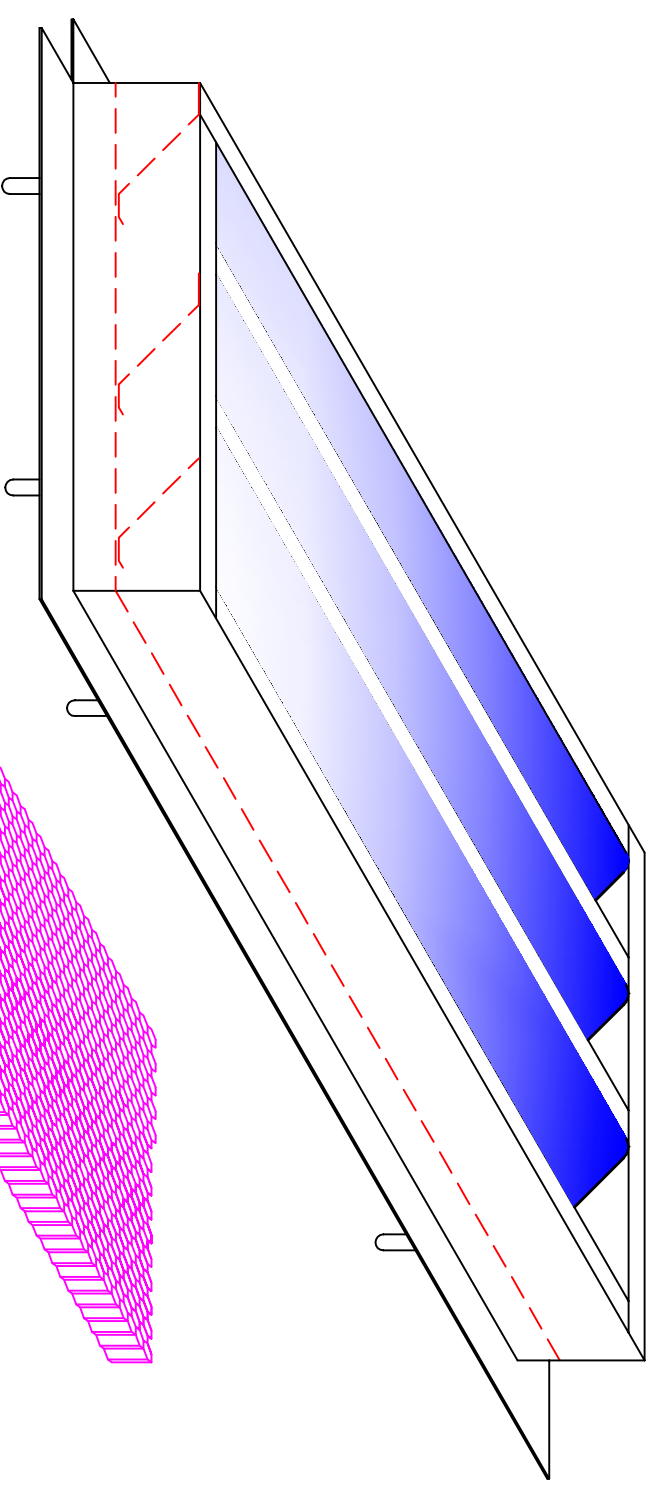

Front Elevation

Side Elevation

Rear Elevation

End Elevation

Honeycomb Matrix w/  
 Intumescent Paint  
 Galvanized Mesh

**Gable Vent**

GMFG#	SIZE	PART
VG148R	14" x 8"	Gable
VG1412R	14" x 12"	Gable
VG1418R	14" x 18"	Gable
VG1424R	14" x 24"	Gable