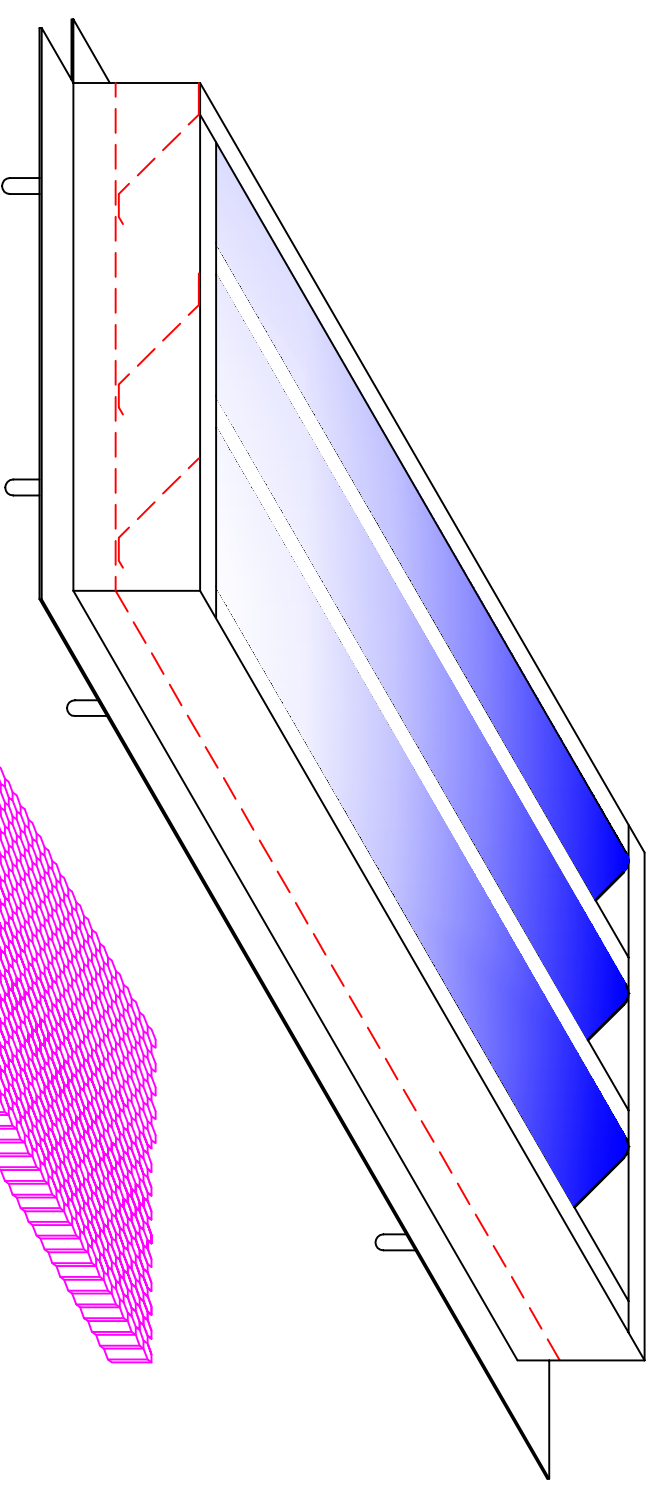

Front Elevation

Side Elevation

Rear Elevation

End Elevation

Honeycomb Matrix w/  
 Intumescent Paint  
 Galvanized Mesh

**Gable Vent**

GMEG#	SIZE	PART
VG148R	14" x 8"	Gable
VG1412R	14" x 12"	Gable
VG1418R	14" x 18"	Gable
VG1424R	14" x 24"	Gable