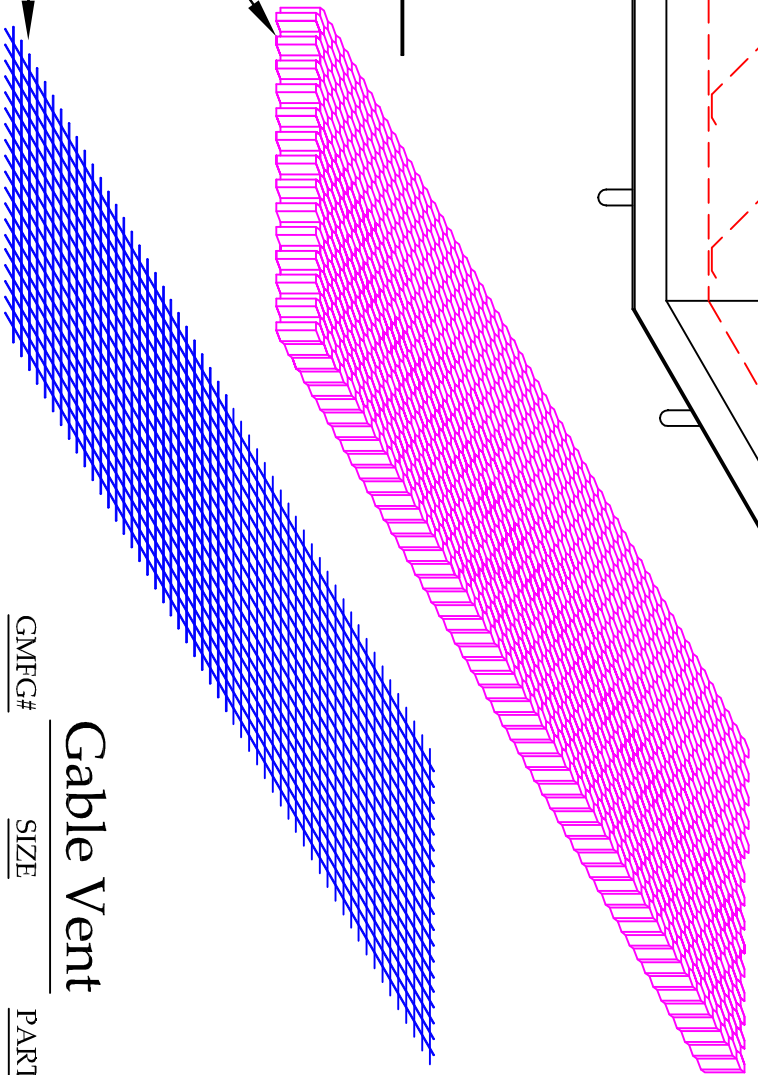

Front Elevation

Side Elevation

Rear Elevation

End Elevation

Honeycomb Matrix w/  
 Intumescent Paint  
 Galvanized Mesh

**Gable Vent**

GMEG#	SIZE	PART
VG148R	14" x 8"	Gable
VG1412R	14" x 12"	Gable
VG1418R	14" x 18"	Gable
VG1424R	14" x 24"	Gable