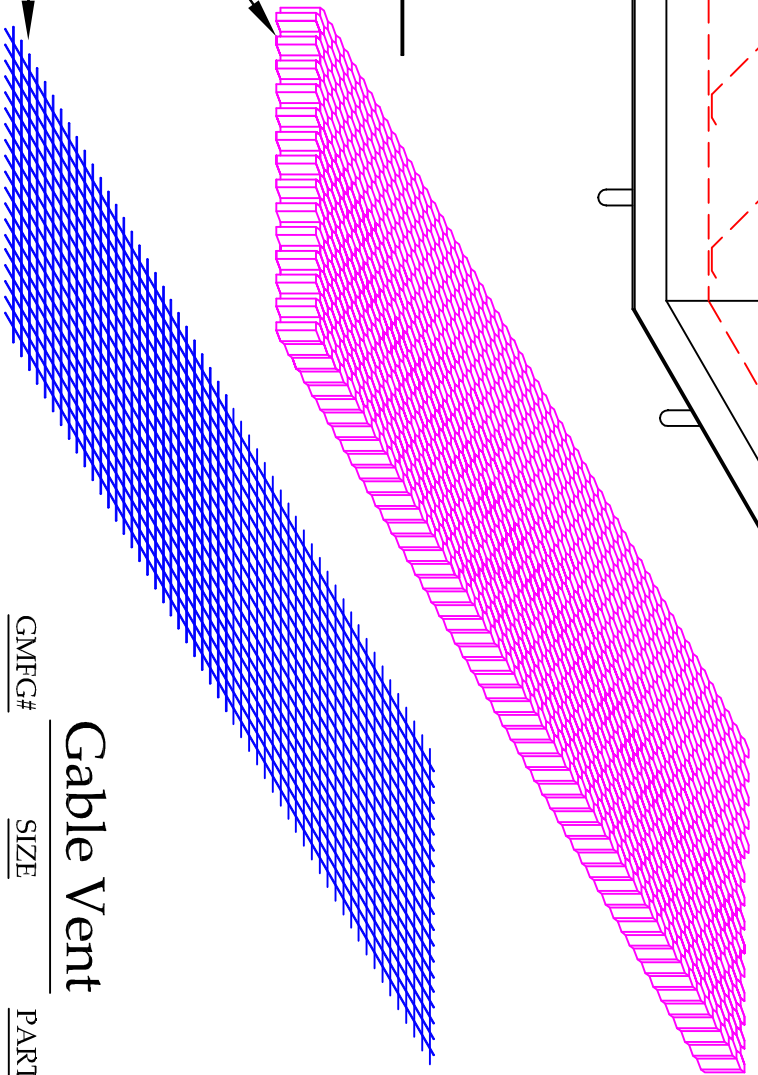

Front Elevation

Side Elevation

Rear Elevation

End Elevation

Honeycomb Matrix w/  
 Intumescent Paint  
 Galvanized Mesh

**Gable Vent**

GMFG#	SIZE	PART
VG148R	14" x 8"	Gable
VG1412R	14" x 12"	Gable
VG1418R	14" x 18"	Gable
VG1424R	14" x 24"	Gable