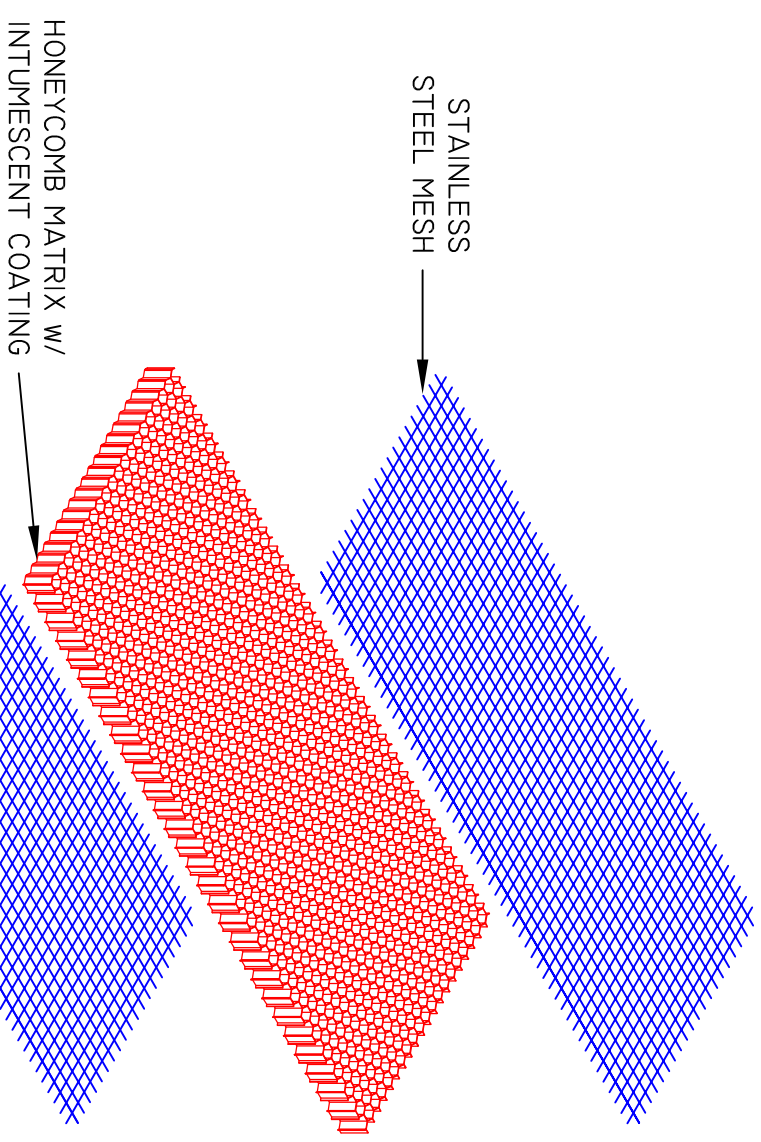

**VULCAN FOUNDATION
/SOFFIT STUCCO VENT**

FOR USE WITH 3/4" OR 7/8" STUCCO SIDING