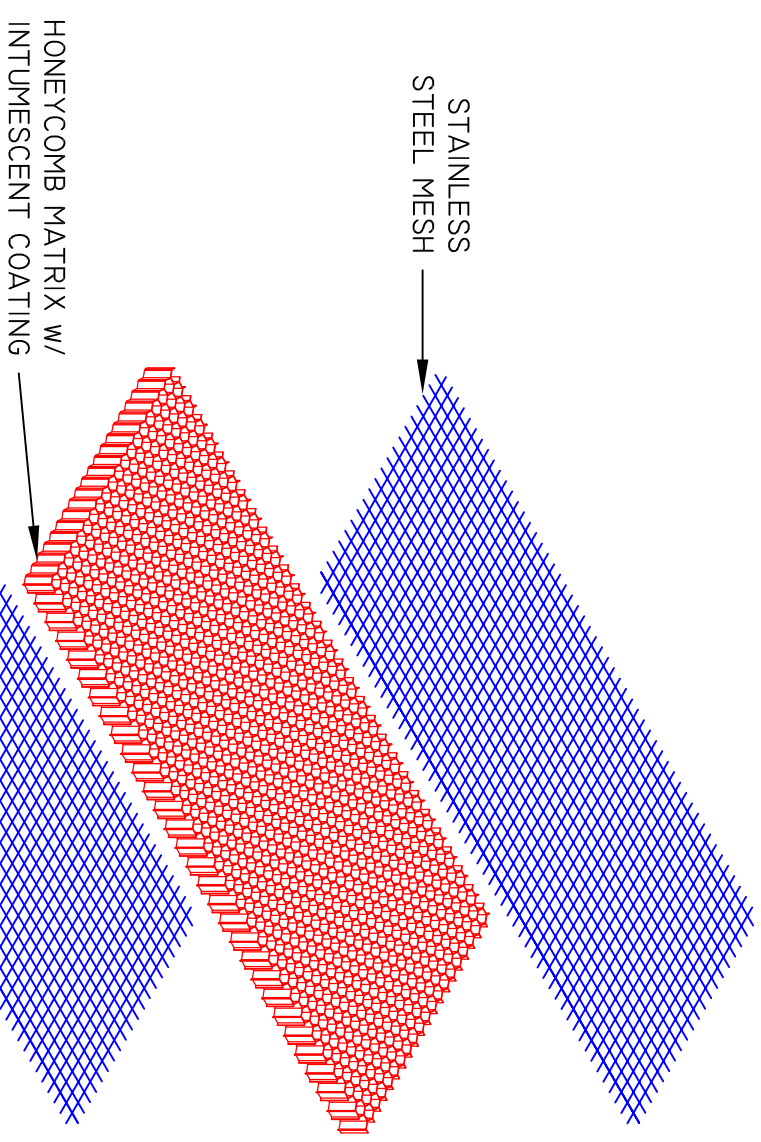

VULCAN FOUNDATION
/SOFFIT STUCCO VENT

FOR USE WITH 3/4" OR 7/8" STUCCO SIDING