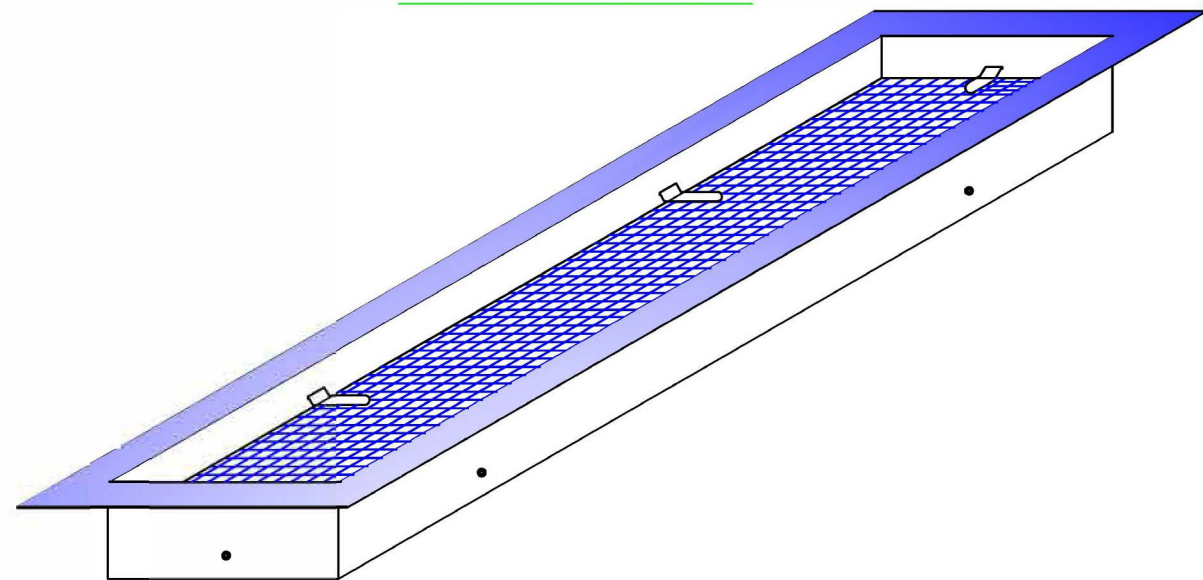

Front Elevation

Side Elevation

Rear Elevation

End Elevation

Mesh

Honeycomb Matrix w/
Intumescent Paint

Galvanized Mesh

Foundation Vent

GMFG#	SIZE	PART
VF414FB	4" x 14"	Foundation
VF614FB	6" x 14"	Foundation
VF814FB	8" x 14"	Foundation

Gunter Mfg
The Vent That Protects

916-626-2400 / Fax. 916-647-0477
P.O. Box 1126 · Loomis CA 95650

Stucco w/ Foam Foundation Vent