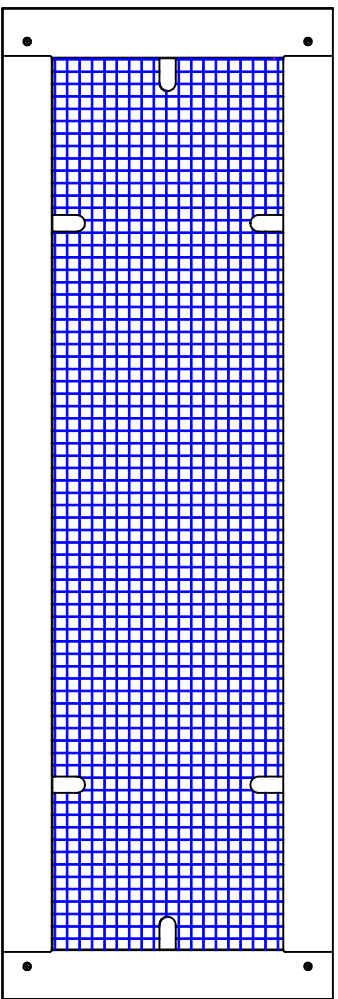

Front Elevation

Side Elevation

End Elevation

Rear Elevation

1/4" Mesh

Honeycomb Matrix w/
Intumescent Paint

Galvanized Mesh

Foundation Vent

GMFG#	SIZE	PART
VE414FB	4" x 14"	Foundation
VE614FB	6" x 14"	Foundation
VE814FB	8" x 14"	Foundation

Stucco w/ Foam Foundation Vent

Exclusive Producers of:
Vulcan Vents ©

Fire Safe Vents

916-626-2400 / Fax: 916-647-0477
P.O. Box 1126 · Loomis CA 95650
Larry.guntermfg@gmail.com