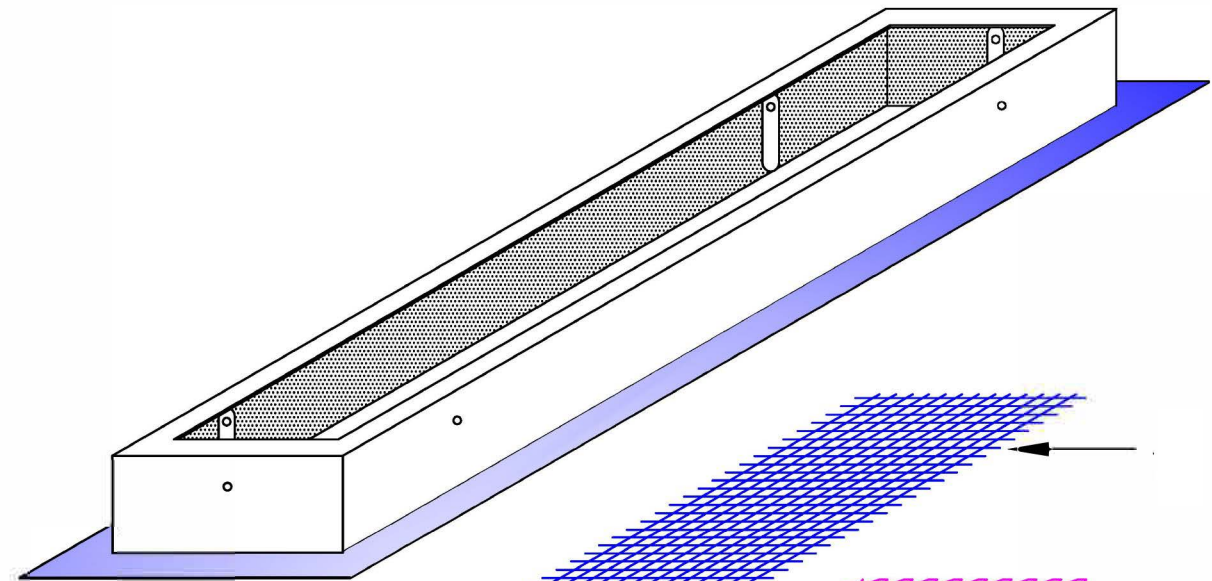

Front Elevation

Side Elevation

Rear Elevation

End Elevation

Mesh

Honeycomb Matrix w/
Intumescent Paint

Galvanized Mesh

Foundation Vent

GMFG#	SIZE	PART
VF414FB	4" x 14"	Foundation
VF614FB	6" x 14"	Foundation
VF814FB	8" x 14"	Foundation

Gunter Mfg
The Vent That Protects

916-626-2400 / Fax. 916-647-0477
P.O. Box 1126 · Loomis CA 95650

Stucco w/ Foam Foundation Vent