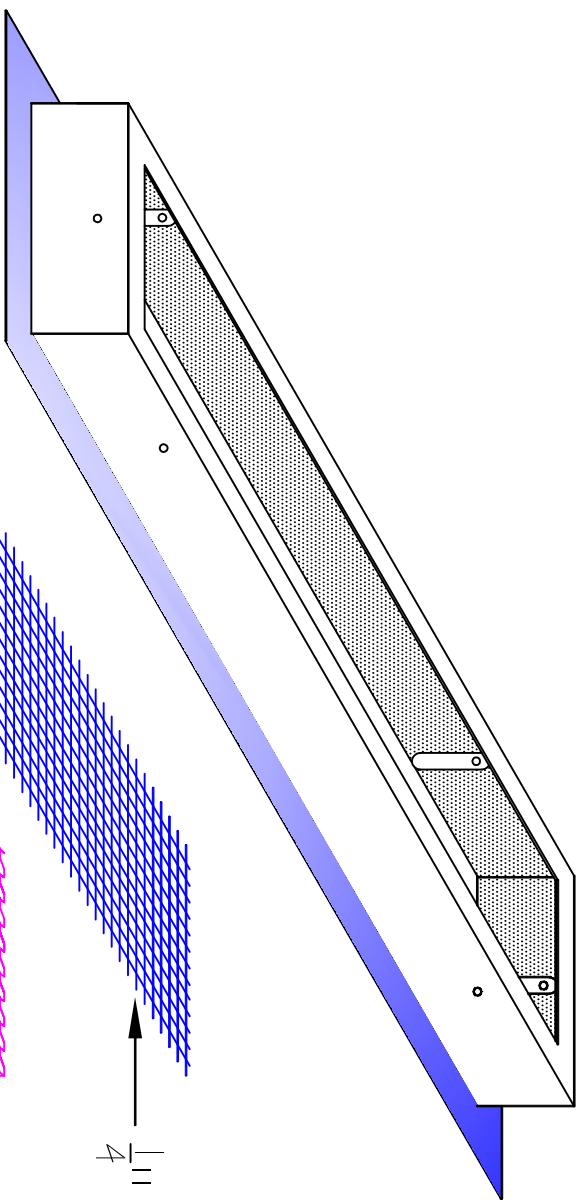

Front Elevation

Side Elevation

Rear Elevation

End Elevation

1/4" Mesh

Honeycomb Matrix w/  
Intumescent Paint

Galvanized Mesh

**Foundation Vent**

GMFG#	SIZE	PART
VE414FB	4" x 14"	Foundation Foundation
VE614FB	6" x 14"	Foundation Foundation
VE814FB	8" x 14"	Foundation Foundation

Stucco w/ Foam Foundation Vent

Exclusive Producers of:  
**Vulcan Vents** ©