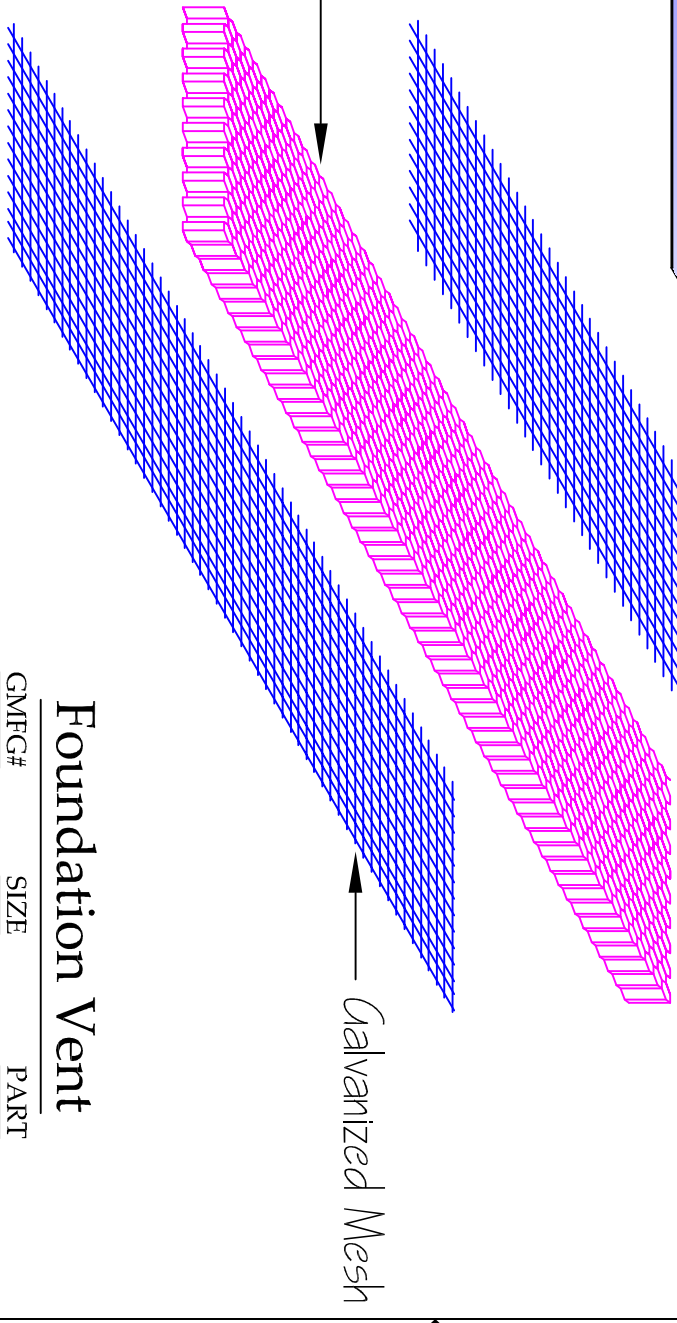

Front Elevation

Side Elevation

Rear Elevation

End Elevation

1/4" Mesh

Honeycomb Matrix w/  
Intumescent Paint

Galvanized Mesh

**Foundation Vent**

GMFG#	SIZE	PART
VE414FB	4" x 14"	Foundation Foundation
VE614FB	6" x 14"	Foundation Foundation
VE814FB	8" x 14"	Foundation Foundation

Stucco w/ Foam Foundation Vent

Exclusive Producers of:  
**Vulcan Vents** ©