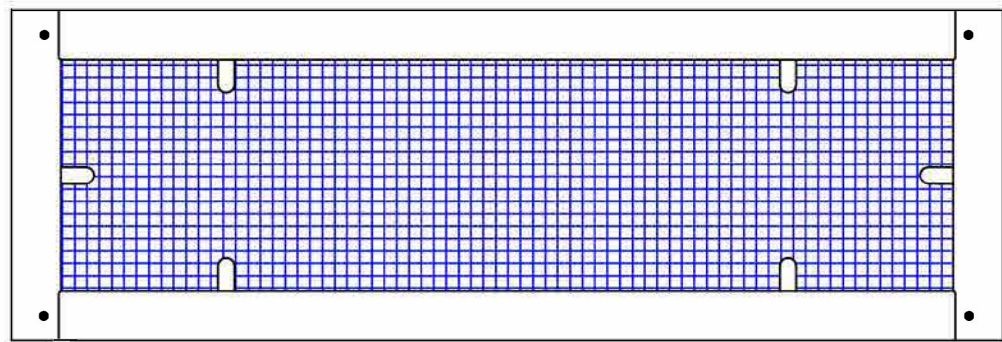

Front Elevation

Side Elevation

Rear Elevation

End Elevation

Mesh

Honeycomb Matrix w/
Intumescent Paint

Galvanized Mesh

Foundation Vent

GMFG#	SIZE	PART
VF414FB	4" x 14"	Foundation
VF614FB	6" x 14"	Foundation
VF814FB	8" x 14"	Foundation

Gunter Mfg
The Vent That Protects

916-626-2400 / Fax. 916-647-0477
P.O. Box 1126 · Loomis CA 95650

Stucco w/ Foam Foundation Vent