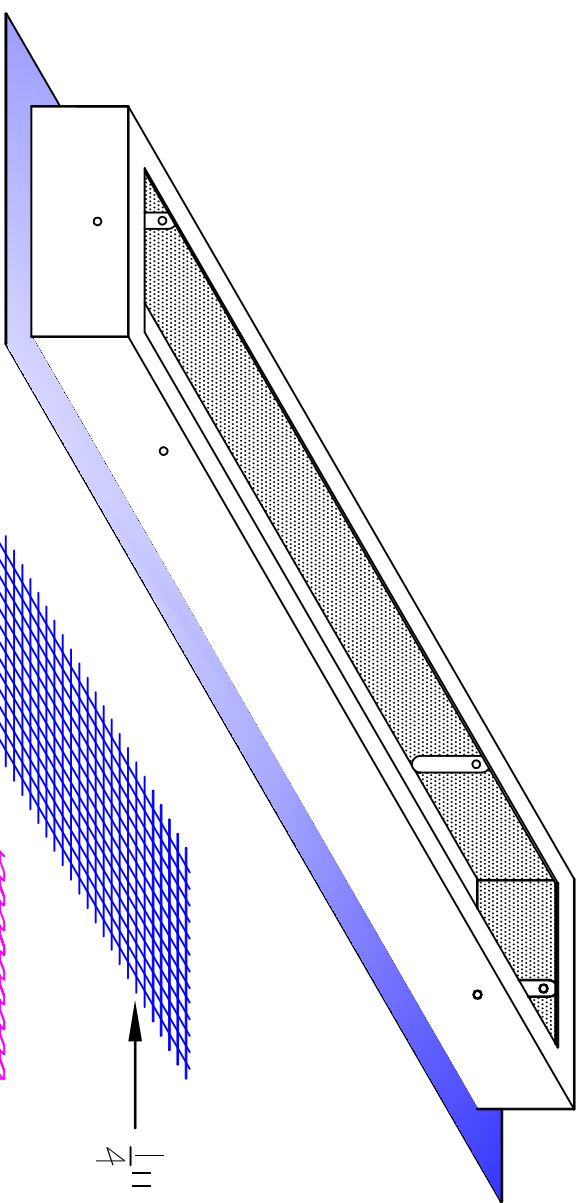

Front Elevation

Side Elevation

End Elevation

Rear Elevation

1/4" Mesh

Honeycomb Matrix w/
Intumescent Paint

Galvanized Mesh

Foundation Vent

GMFG#	SIZE	PART
VE414FB	4" x 14"	Foundation
VE614FB	6" x 14"	Foundation
VE814FB	8" x 14"	Foundation

Stucco w/ Foam Foundation Vent

Exclusive Producers of:
Vulcan Vents ©

Fire Safe Vents

916-626-2400 / Fax: 916-647-0477
P.O. Box 1126 · Loomis CA 95650
Larry.guntermfg@gmail.com