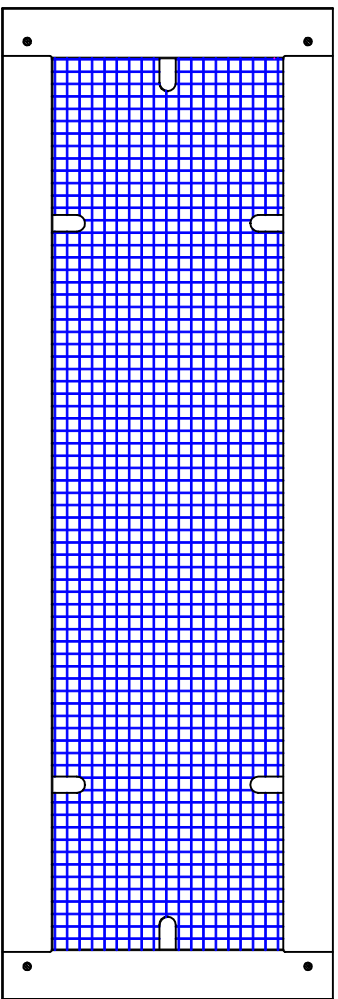

Front Elevation

Side Elevation

Rear Elevation

End Elevation

1/4" Mesh

Honeycomb Matrix w/  
Intumescent Paint

Galvanized Mesh

**Foundation Vent**

GMFG#	SIZE	PART
VE414FB	4" x 14"	Foundation Foundation
VE614FB	6" x 14"	Foundation Foundation
VE814FB	8" x 14"	Foundation Foundation

Stucco w/ Foam Foundation Vent

Exclusive Producers of:  
**Vulcan Vents** ©