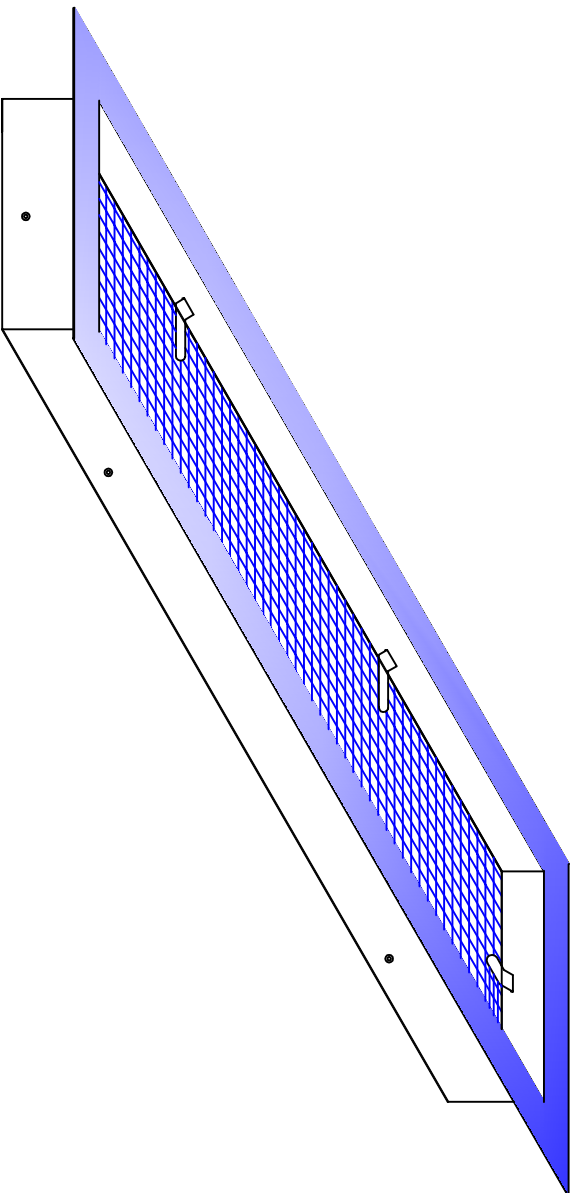

Front Elevation

Side Elevation

End Elevation

Rear Elevation

1/4" Mesh

Honeycomb Matrix w/
Intumescent Paint

Galvanized Mesh

Foundation Vent

GMFG#	SIZE	PART
VE414FB	4" x 14"	Foundation
VE614FB	6" x 14"	Foundation
VE814FB	8" x 14"	Foundation

Stucco w/ Foam Foundation Vent

Exclusive Producers of:
Vulcan Vents ©

Fire Safe Vents

916-626-2400 / Fax: 916-647-0477
P.O. Box 1126 · Loomis CA 95650
Larry.guntermfg@gmail.com