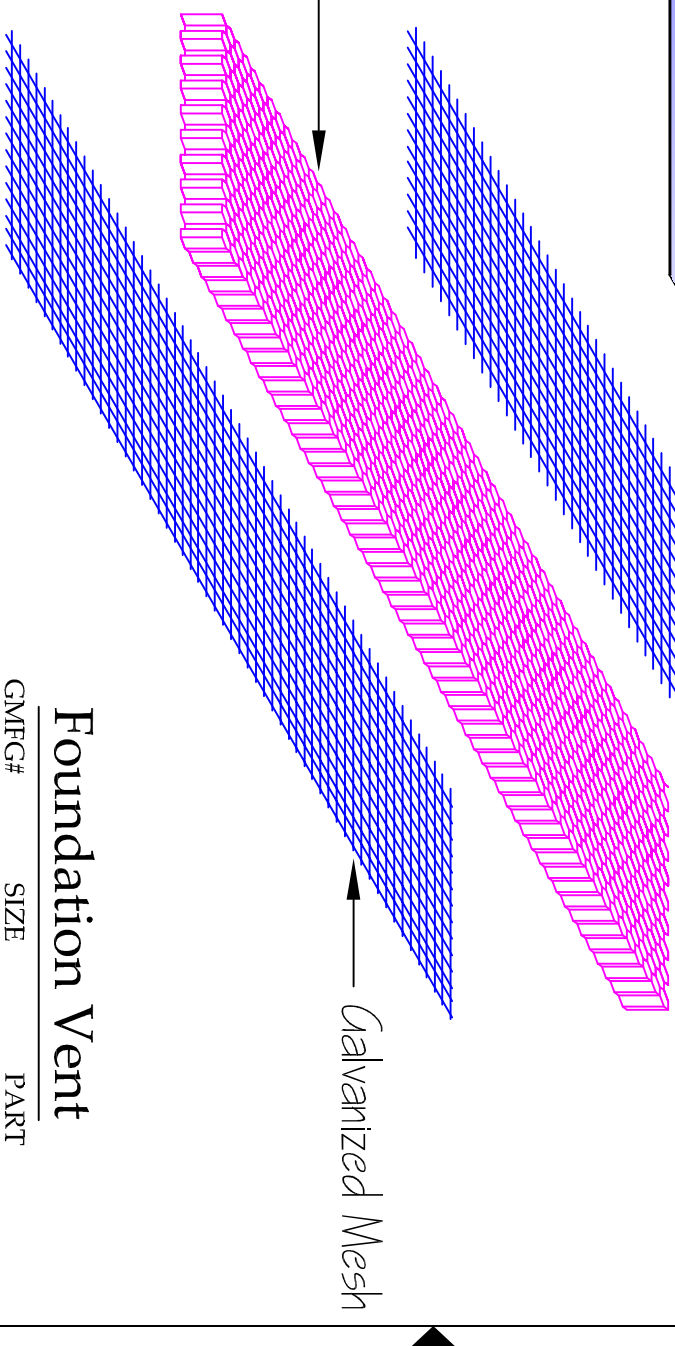

Front Elevation

Side Elevation

End Elevation

Rear Elevation

1/4" Mesh

Honeycomb Matrix w/
Intumescent Paint

Galvanized Mesh

Foundation Vent

GMFG#	SIZE	PART
VE414FB	4" x 14"	Foundation
VE614FB	6" x 14"	Foundation
VE814FB	8" x 14"	Foundation

Stucco w/ Foam Foundation Vent

Exclusive Producers of:
Vulcan Vents ©

Fire Safe Vents

916-626-2400 / Fax: 916-647-0477
P.O. Box 1126 · Loomis CA 95650
Larry.guntermfg@gmail.com